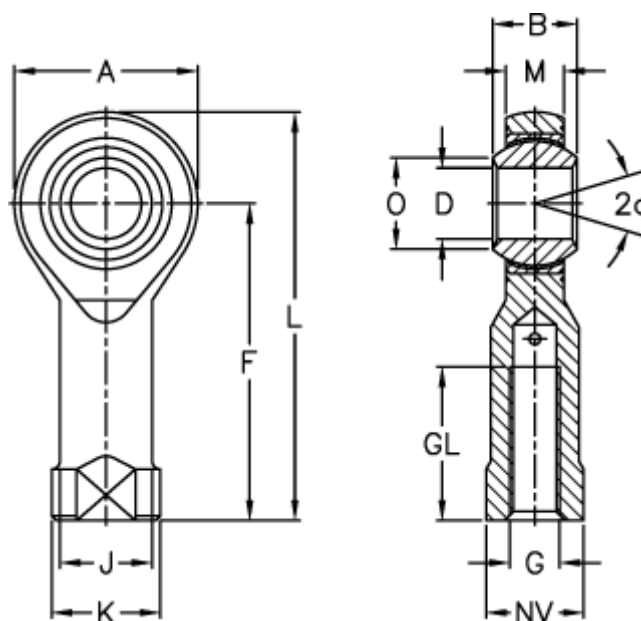

Article number: 03213005

Description: Fluro Rod End GILRSW 5
Housing stainless steel with left-handed thread

Measures

| | | | | |
|---------------------|-------|---------------------|--------|-----------------|
| A | = 18 | J | = 9 | Weight (g) = 18 |
| a (degrees) | = 13 | K | = 11 | |
| B | = 8 | L | = 36 | |
| D | = 5 | M | = 6 | |
| Dynamic load C (kN) | = 7.5 | NV | = 9 | |
| F | = 27 | O | = 7.7 | |
| G | = M5 | Permissible rpm | = 600 | |
| GL | = 10 | Static load C0 (kN) | = 11.8 | |